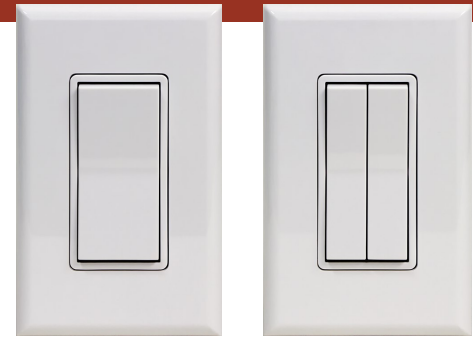

Wireless Self-Powered Dimming Wall Controller

Overview

- Casambi Wireless Mesh
- Self-powered
- Manual on/off (wireless)
- Dim up/down (wireless)
- ioXt Alliance cybersecurity certification
- Tunable White
- Surface or Flush Mount or mounts in standard wall box
- Color: white

PSC-EO-WS-100-BLE PSC-EO-WS-400-BLE

Suitable for Indoor Use Only

Applications

McWong's Wireless Self-powered wall controllers (PSC-EO-WS Series) provide automatic lighting control for a variety of indoor applications.

The dual-button unit provides ON/Raise and OFF/Lower for one zone of lighting on the left switch. The right switch is for presets A (top) or preset B (bottom) or for tunable white - warm (top) cool (bottom).