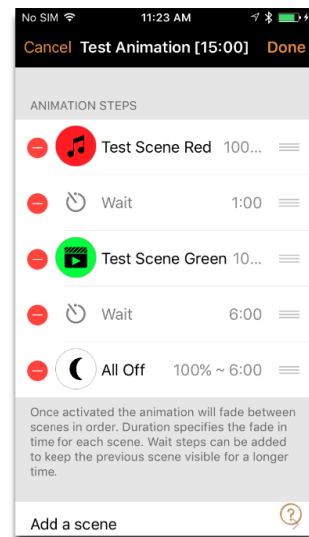

User Interface: Using the mobile app, features include: setup, control real time feedback, and scheduling without a gateway or internet access.

The single-button unit provides ON/Raise and OFF/Lower for one zone of lighting.

A Luminaire (a fixture).

A zone (a group of Luminaires to be controlled together).

An area (a group of groups).

A scene (group 1 @100%, group 2@50%, group 3@15%).

All Fixtures

Toggle: If you set a button as a toggle you turn on or off any of the above functions. If you turn off the toggle mode then L ATP (last action or button press takes precedence).

Tunable White Adjust Color

Adjust color of the light output of the light fixtures (tunable white: cooler or warmer to mimic daylight)

Animation: Dynamic Scenes or Cycle Scenes

Playback multiple scenes, with adjustable time (fade time), how long the scenes are on (wait), the time transitioning of the scenes (fade), the order of the scenes, repeat. You can have the animation run until you turn off with the switch. Or you can start or stop using the time schedule function.

Configuring switch button

Animation example

How to Order

Model No.	Description
PSC-EO-WS-100-BLE	Wireless Single Rocker, Self-Powered Dimming Wall Controller, Casambi Wireless Mesh
PSC-EO-WS-400-BLE	Wireless Dual Rocker, Self-Powered Dimming Wall Controller, Scene Control, Casambi Wireless Mesh