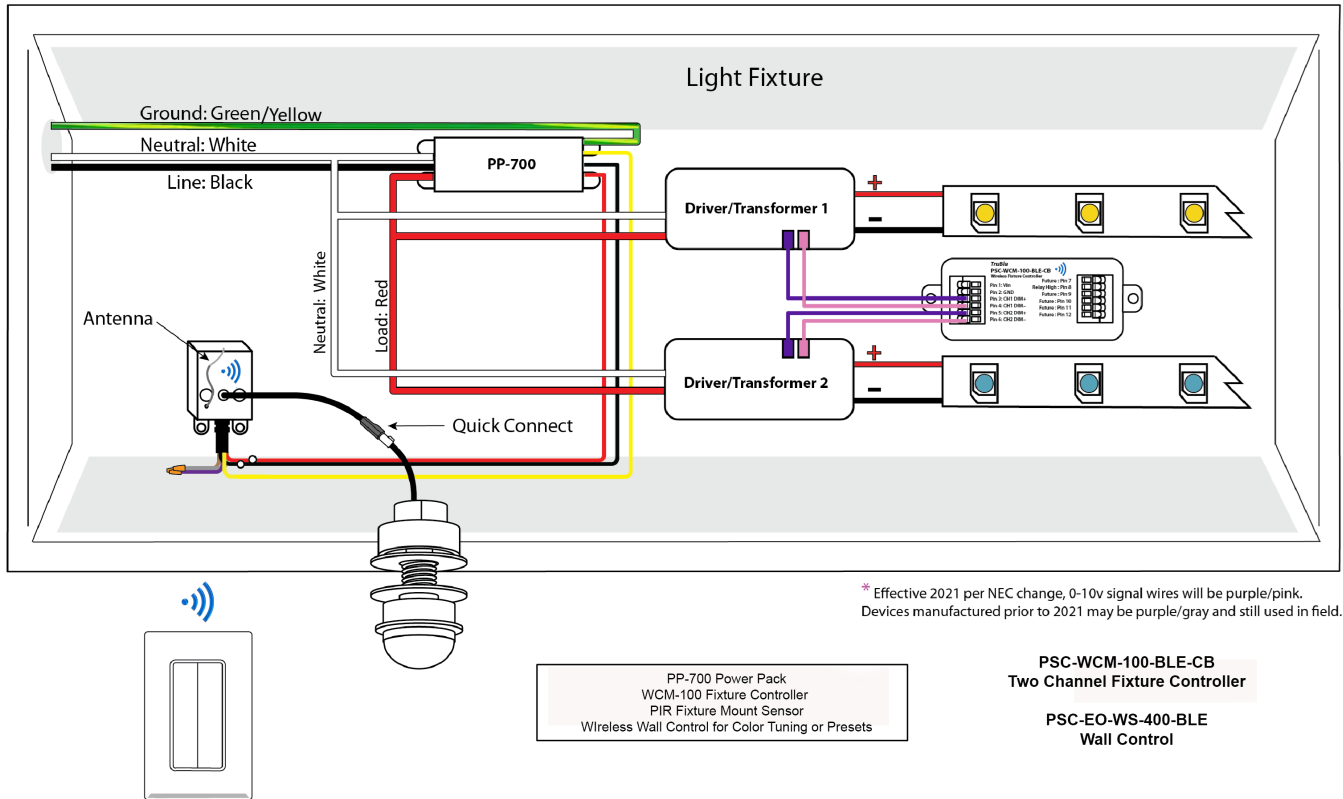

Note:

1. Wireless Range is highly dependent on the integration of fixtures, surrounding environment and conditions. It is recommended to conduct testing for range accuracy.

Project

Location/Type

Physical Dimensions

Drawings are not to scale

Wireless Manual Control

Tap ON
Press and Hold to Raise*

Tap OFF
Press and Hold to Lower*

*Requires single-channel controller

Scene A or
Warm Color*

Scene B or
Cool Color*

*Requires dual-channel controller

Examples

Advanced Programming Button Functions

Two Button Configuration

The **PSC-EO-WS-400-BLE** buttons can be programmed using the McWong Casambi Mobile App to assign advanced features:

Buttons can be assigned to control: (see users guide for more)

A Luminaire (a fixture).

A zone (a group of Luminaires to be controlled together).

An area (a group of groups).

A scene (group 1 @100%, group 2@50%, group 3@15%).

All Fixtures

Toggle: If you set a button as a toggle you turn on or off any of the above functions. If you turn off the toggle mode then L ATP (last action or button press takes precedence).