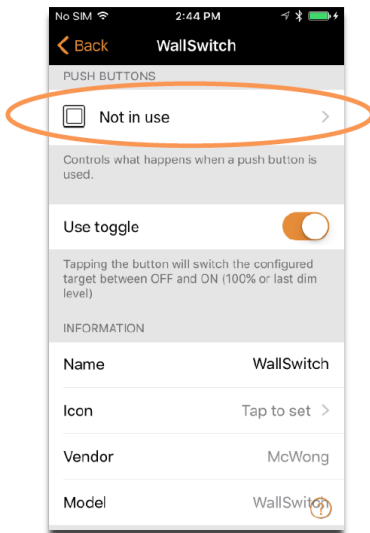

Drawings are not to scale

Wireless Manual Control

Tap ON
Press and Hold to Raise*

Tap OFF
Press and Hold to Lower*

*Requires single-channel controller

Scene A or
Warm Color*

Scene B or
Cool Color*

*Requires dual-channel controller

Examples

Advanced Programming Button Functions

Two Button Configuration

The **PSC-EO-WS-400-BLE** buttons can be programmed using the McWong Casambi Mobile App to assign advanced features:

Buttons can be assigned to control: (see users guide for more)

A Luminaire (a fixture).

A zone (a group of Luminaires to be controlled together).

An area (a group of groups).

A scene (group 1 @100%, group 2@50%, group 3@15%).

All Fixtures

Toggle: If you set a button as a toggle you turn on or off any of the above functions. If you turn off the toggle mode then L ATP (last action or button press takes precedence).

Tunable White Adjust Color

Adjust color of the light output of the light fixtures (tunable white: cooler or warmer to mimic daylight)

Animation: Dynamic Scenes or Cycle Scenes

Playback multiple scenes, with adjustable time (fade time), how long the scenes are on (wait), the time transitioning of the scenes (fade), the order of the scenes, repeat. You can have the animation run until you turn off with the switch. Or you can start or stop using the time schedule function.